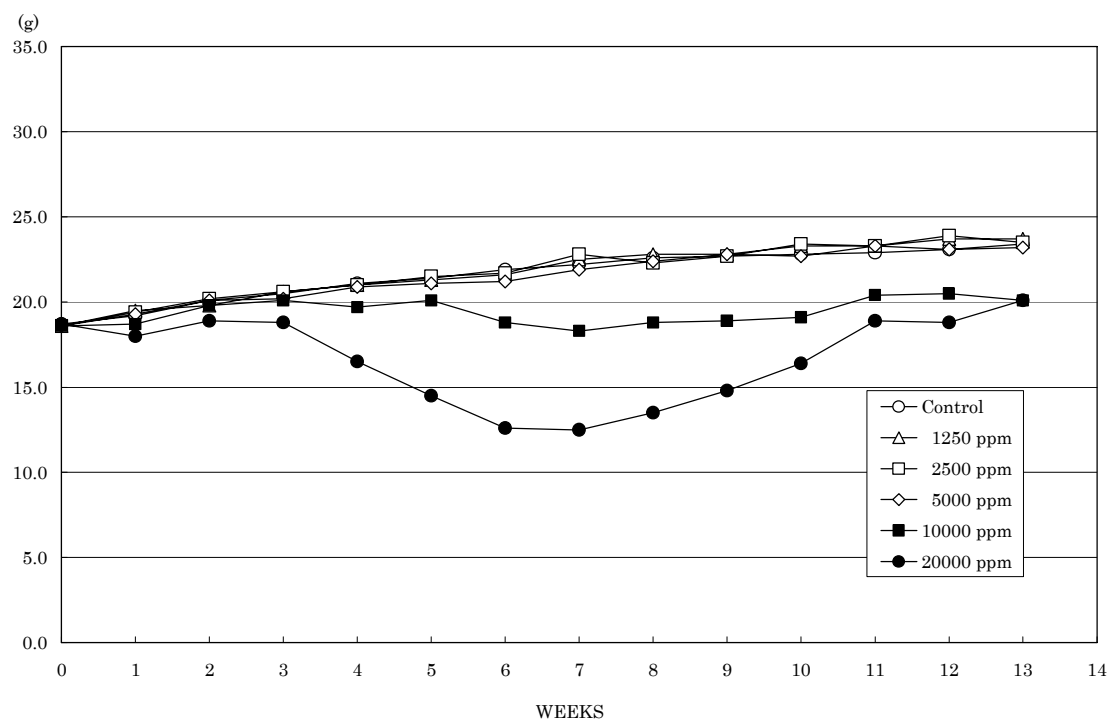

## FIGURES

- FIGURE 1 BODY WEIGHT CHANGES OF MALE MICE IN THE 13-WEEK DRINKING WATER STUDY OF 2-AMINOETHANOL
- FIGURE 2 BODY WEIGHT CHANGES OF FEMALE MICE IN THE 13-WEEK DRINKING WATER STUDY OF 2-AMINOETHANOL
- FIGURE 3 FOOD CONSUMPTION CHANGES OF MALE MICE IN THE 13-WEEK DRINKING WATER STUDY OF 2-AMINOETHANOL
- FIGURE 4 FOOD CONSUMPTION CHANGES OF FEMALE MICE IN THE 13-WEEK DRINKING WATER STUDY OF 2-AMINOETHANOL
- FIGURE 5 WATER CONSUMPTION CHANGES OF MALE MICE IN THE 13-WEEK DRINKING WATER STUDY OF 2-AMINOETHANOL
- FIGURE 6 WATER CONSUMPTION CHANGES OF FEMALE MICE IN THE 13-WEEK DRINKING WATER STUDY OF 2-AMINOETHANOL

FIGURE 1 BODY WEIGHT CHANGES OF MALE MICE IN THE 13-WEEK DRINKING WATER STUDY OF 2-AMINOETHANOL

FIGURE 2 BODY WEIGHT CHANGES OF FEMALE MICE IN THE 13-WEEK DRINKING WATER STUDY OF 2-AMINOETHANOL

FIGURE 3 FOOD CONSUMPTION CHANGES OF MALE MICE IN THE 13-WEEK DRINKING WATER STUDY OF 2-AMINOETHANOL

FIGURE 4 FOOD CONSUMPTION CHANGES OF FEMALE MICE IN THE 13-WEEK DRINKING WATER STUDY OF 2-AMINOETHANOL

FIGURE 5 WATER CONSUMPTION CHANGES OF MALE MICE IN THE 13-WEEK DRINKING WATER STUDY OF 2-AMINOETHANOL

FIGURE 6 WATER CONSUMPTION CHANGES OF FEMALE MICE IN THE 13-WEEK DRINKING WATER STUDY OF 2-AMINOETHANOL