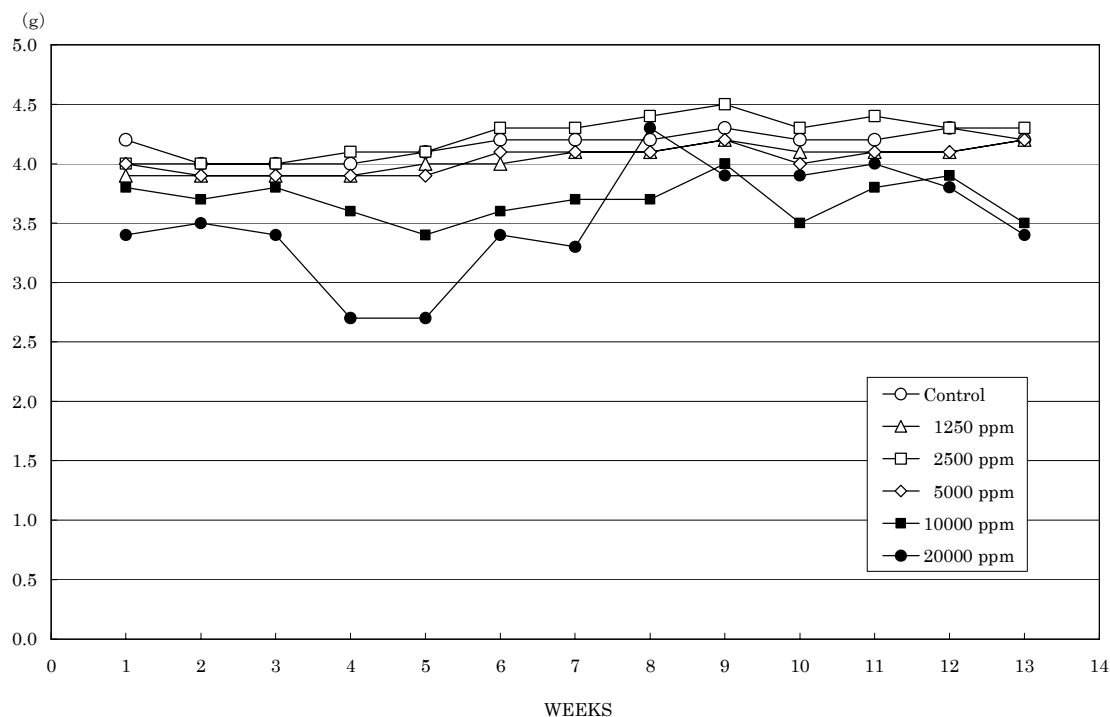

## FIGURES

- FIGURE 1 BODY WEIGHT CHANGES OF MALE MICE IN THE 13-WEEK DRINKING WATER STUDY OF 2-AMINOETHANOL
- FIGURE 2 BODY WEIGHT CHANGES OF FEMALE MICE IN THE 13-WEEK DRINKING WATER STUDY OF 2-AMINOETHANOL
- FIGURE 3 FOOD CONSUMPTION CHANGES OF MALE MICE IN THE 13-WEEK DRINKING WATER STUDY OF 2-AMINOETHANOL
- FIGURE 4 FOOD CONSUMPTION CHANGES OF FEMALE MICE IN THE 13-WEEK DRINKING WATER STUDY OF 2-AMINOETHANOL
- FIGURE 5 WATER CONSUMPTION CHANGES OF MALE MICE IN THE 13-WEEK DRINKING WATER STUDY OF 2-AMINOETHANOL
- FIGURE 6 WATER CONSUMPTION CHANGES OF FEMALE MICE IN THE 13-WEEK DRINKING WATER STUDY OF 2-AMINOETHANOL

FIGURE 1 BODY WEIGHT CHANGES OF MALE MICE IN THE 13-WEEK DRINKING WATER STUDY OF 2-AMINOETHANOL

FIGURE 2 BODY WEIGHT CHANGES OF FEMALE MICE IN THE 13-WEEK DRINKING WATER STUDY OF 2-AMINOETHANOL

FIGURE 3 FOOD CONSUMPTION CHANGES OF MALE MICE IN THE 13-WEEK DRINKING WATER STUDY OF 2-AMINOETHANOL

FIGURE 4 FOOD CONSUMPTION CHANGES OF FEMALE MICE IN THE 13-WEEK DRINKING WATER STUDY OF 2-AMINOETHANOL

FIGURE 5 WATER CONSUMPTION CHANGES OF MALE MICE IN THE 13-WEEK DRINKING WATER STUDY OF 2-AMINOETHANOL

FIGURE 6 WATER CONSUMPTION CHANGES OF FEMALE MICE IN THE 13-WEEK DRINKING WATER STUDY OF 2-AMINOETHANOL