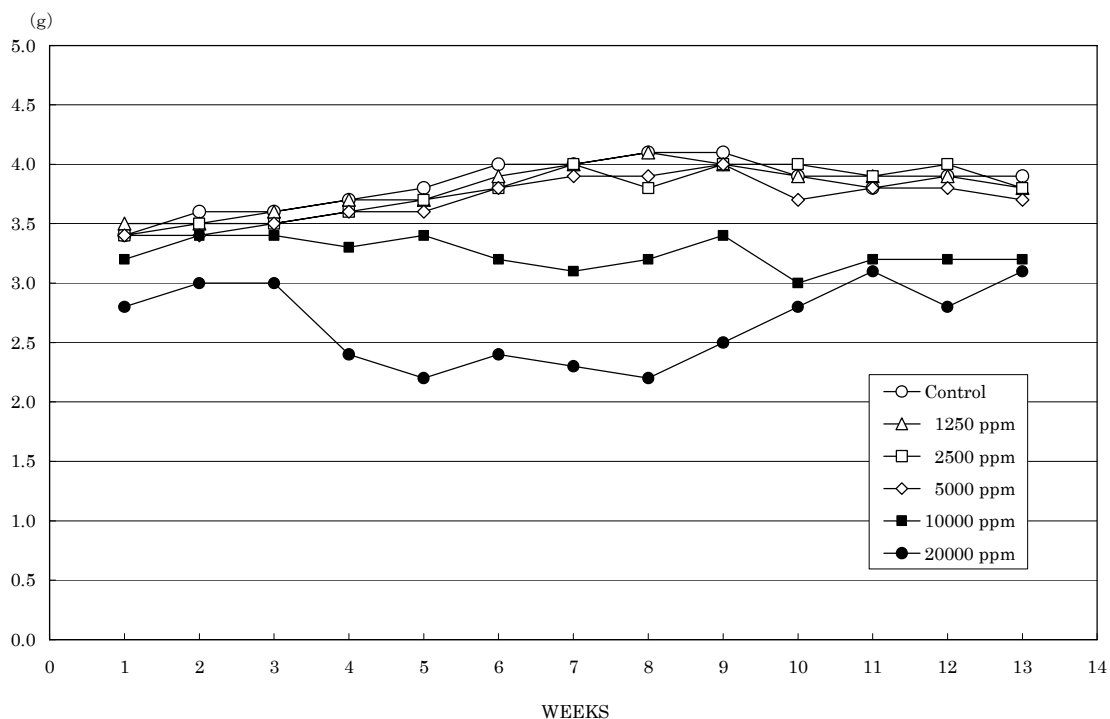

## FIGURES

- FIGURE 1 BODY WEIGHT CHANGES OF MALE MICE IN THE 13-WEEK DRINKING WATER STUDY OF 2-AMINOETHANOL
- FIGURE 2 BODY WEIGHT CHANGES OF FEMALE MICE IN THE 13-WEEK DRINKING WATER STUDY OF 2-AMINOETHANOL
- FIGURE 3 FOOD CONSUMPTION CHANGES OF MALE MICE IN THE 13-WEEK DRINKING WATER STUDY OF 2-AMINOETHANOL
- FIGURE 4 FOOD CONSUMPTION CHANGES OF FEMALE MICE IN THE 13-WEEK DRINKING WATER STUDY OF 2-AMINOETHANOL
- FIGURE 5 WATER CONSUMPTION CHANGES OF MALE MICE IN THE 13-WEEK DRINKING WATER STUDY OF 2-AMINOETHANOL
- FIGURE 6 WATER CONSUMPTION CHANGES OF FEMALE MICE IN THE 13-WEEK DRINKING WATER STUDY OF 2-AMINOETHANOL

FIGURE 1 BODY WEIGHT CHANGES OF MALE MICE IN THE 13-WEEK DRINKING WATER STUDY OF 2-AMINOETHANOL

FIGURE 2 BODY WEIGHT CHANGES OF FEMALE MICE IN THE 13-WEEK DRINKING WATER STUDY OF 2-AMINOETHANOL

FIGURE 3 FOOD CONSUMPTION CHANGES OF MALE MICE IN THE 13-WEEK DRINKING WATER STUDY OF 2-AMINOETHANOL

FIGURE 4 FOOD CONSUMPTION CHANGES OF FEMALE MICE IN THE 13-WEEK DRINKING WATER STUDY OF 2-AMINOETHANOL

FIGURE 5 WATER CONSUMPTION CHANGES OF MALE MICE IN THE 13-WEEK DRINKING WATER STUDY OF 2-AMINOETHANOL

FIGURE 6 WATER CONSUMPTION CHANGES OF FEMALE MICE IN THE 13-WEEK DRINKING WATER STUDY OF 2-AMINOETHANOL