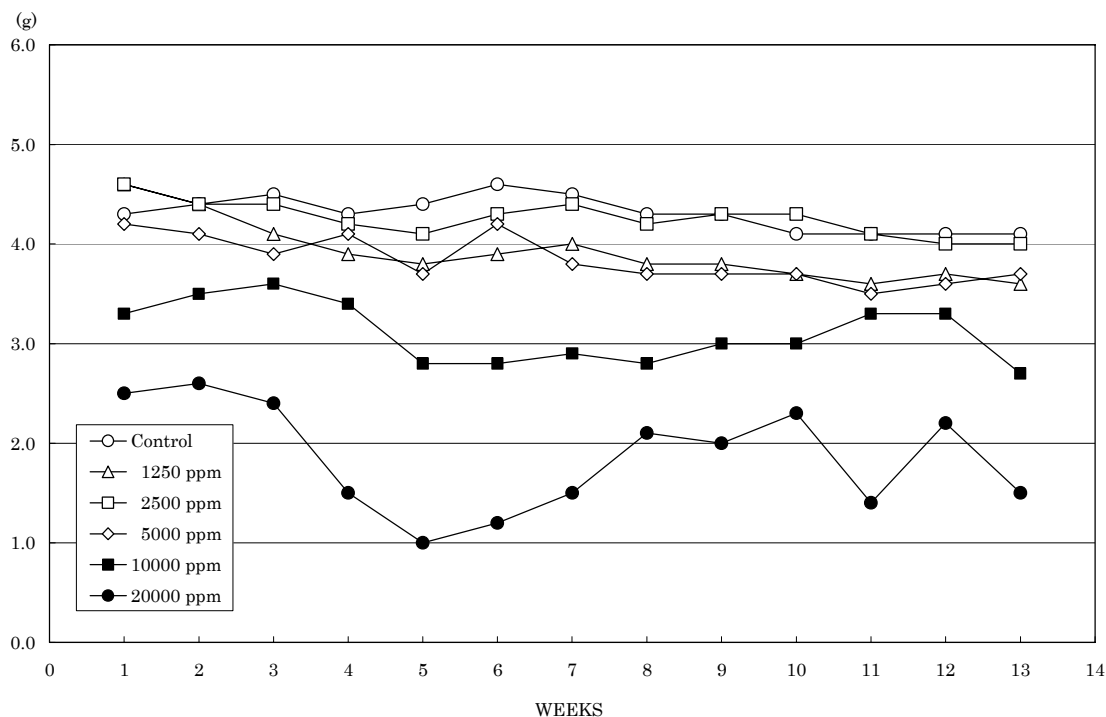

## FIGURES

- FIGURE 1 BODY WEIGHT CHANGES OF MALE MICE IN THE 13-WEEK DRINKING WATER STUDY OF 2-AMINOETHANOL
- FIGURE 2 BODY WEIGHT CHANGES OF FEMALE MICE IN THE 13-WEEK DRINKING WATER STUDY OF 2-AMINOETHANOL
- FIGURE 3 FOOD CONSUMPTION CHANGES OF MALE MICE IN THE 13-WEEK DRINKING WATER STUDY OF 2-AMINOETHANOL
- FIGURE 4 FOOD CONSUMPTION CHANGES OF FEMALE MICE IN THE 13-WEEK DRINKING WATER STUDY OF 2-AMINOETHANOL
- FIGURE 5 WATER CONSUMPTION CHANGES OF MALE MICE IN THE 13-WEEK DRINKING WATER STUDY OF 2-AMINOETHANOL
- FIGURE 6 WATER CONSUMPTION CHANGES OF FEMALE MICE IN THE 13-WEEK DRINKING WATER STUDY OF 2-AMINOETHANOL

FIGURE 1 BODY WEIGHT CHANGES OF MALE MICE IN THE 13-WEEK DRINKING WATER STUDY OF 2-AMINOETHANOL

FIGURE 2 BODY WEIGHT CHANGES OF FEMALE MICE IN THE 13-WEEK DRINKING WATER STUDY OF 2-AMINOETHANOL

FIGURE 3 FOOD CONSUMPTION CHANGES OF MALE MICE IN THE 13-WEEK DRINKING WATER STUDY OF 2-AMINOETHANOL

FIGURE 4 FOOD CONSUMPTION CHANGES OF FEMALE MICE IN THE 13-WEEK DRINKING WATER STUDY OF 2-AMINOETHANOL

FIGURE 5 WATER CONSUMPTION CHANGES OF MALE MICE IN THE 13-WEEK DRINKING WATER STUDY OF 2-AMINOETHANOL

FIGURE 6 WATER CONSUMPTION CHANGES OF FEMALE MICE IN THE 13-WEEK DRINKING WATER STUDY OF 2-AMINOETHANOL