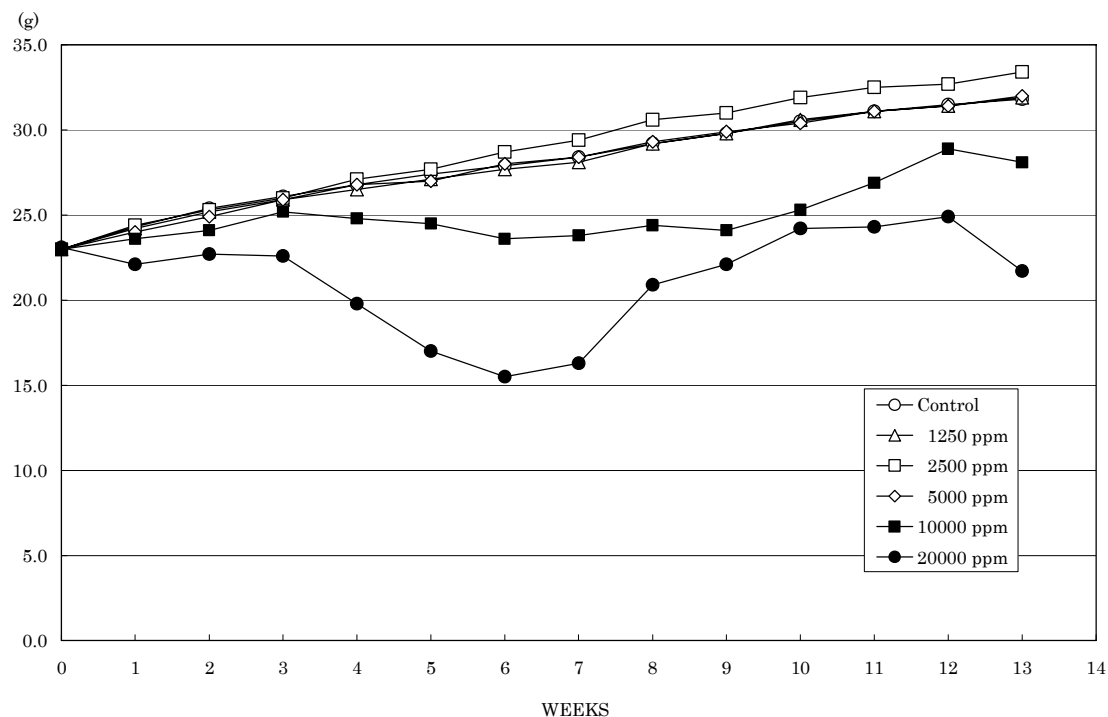

## FIGURES

## FIGURES

- FIGURE 1 BODY WEIGHT CHANGES OF MALE MICE IN THE 13-WEEK DRINKING WATER STUDY OF 2-AMINOETHANOL
- FIGURE 2 BODY WEIGHT CHANGES OF FEMALE MICE IN THE 13-WEEK DRINKING WATER STUDY OF 2-AMINOETHANOL
- FIGURE 3 FOOD CONSUMPTION CHANGES OF MALE MICE IN THE 13-WEEK DRINKING WATER STUDY OF 2-AMINOETHANOL
- FIGURE 4 FOOD CONSUMPTION CHANGES OF FEMALE MICE IN THE 13-WEEK DRINKING WATER STUDY OF 2-AMINOETHANOL
- FIGURE 5 WATER CONSUMPTION CHANGES OF MALE MICE IN THE 13-WEEK DRINKING WATER STUDY OF 2-AMINOETHANOL
- FIGURE 6 WATER CONSUMPTION CHANGES OF FEMALE MICE IN THE 13-WEEK DRINKING WATER STUDY OF 2-AMINOETHANOL

FIGURE 1 BODY WEIGHT CHANGES OF MALE MICE IN THE 13-WEEK DRINKING WATER STUDY OF 2-AMINOETHANOL

FIGURE 2 BODY WEIGHT CHANGES OF FEMALE MICE IN THE 13-WEEK DRINKING WATER STUDY OF 2-AMINOETHANOL

FIGURE 3 FOOD CONSUMPTION CHANGES OF MALE MICE IN THE 13-WEEK DRINKING WATER STUDY OF 2-AMINOETHANOL