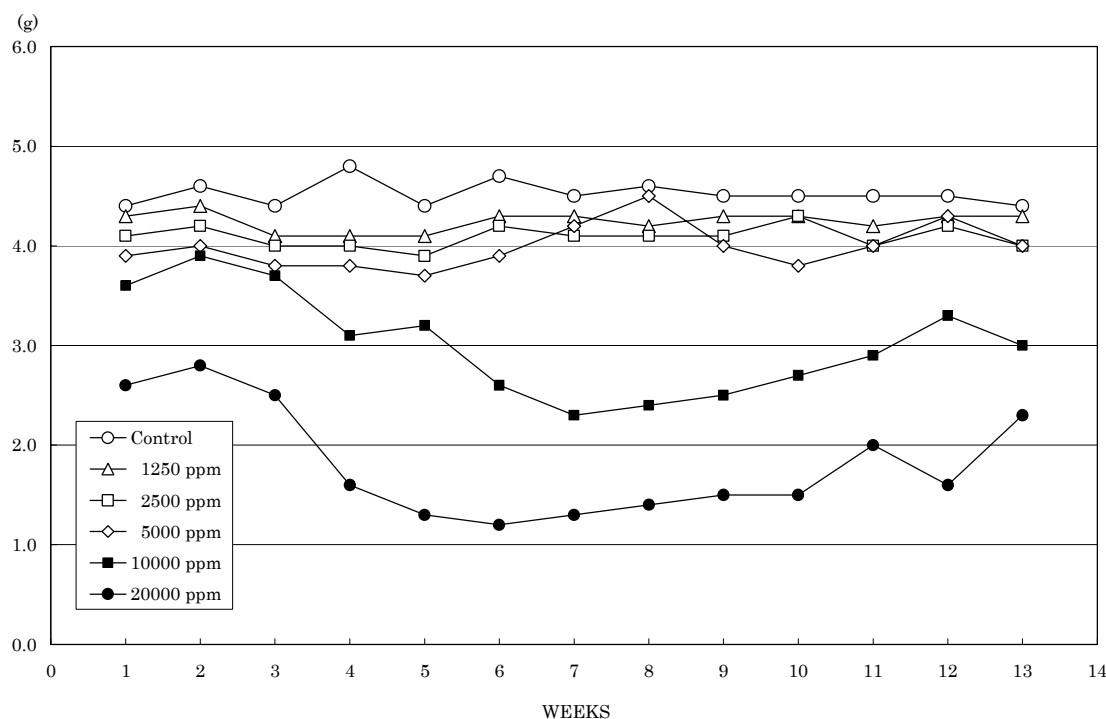

FIGURE 1 BODY WEIGHT CHANGES OF MALE MICE IN THE 13-WEEK DRINKING WATER STUDY OF 2-AMINOETHANOL

FIGURE 2 BODY WEIGHT CHANGES OF FEMALE MICE IN THE 13-WEEK DRINKING WATER STUDY OF 2-AMINOETHANOL

FIGURE 3 FOOD CONSUMPTION CHANGES OF MALE MICE IN THE 13-WEEK DRINKING WATER STUDY OF 2-AMINOETHANOL

FIGURE 4 FOOD CONSUMPTION CHANGES OF FEMALE MICE IN THE 13-WEEK DRINKING WATER STUDY OF 2-AMINOETHANOL

FIGURE 5 WATER CONSUMPTION CHANGES OF MALE MICE IN THE 13-WEEK DRINKING WATER STUDY OF 2-AMINOETHANOL

FIGURE 6 WATER CONSUMPTION CHANGES OF FEMALE MICE IN THE 13-WEEK DRINKING WATER STUDY OF 2-AMINOETHANOL